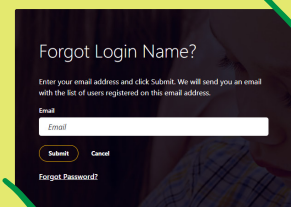

Forgotten Login Name?

- Click on **Forgot Login Name**.
- Enter your email address.
- You will receive an email with your login name.